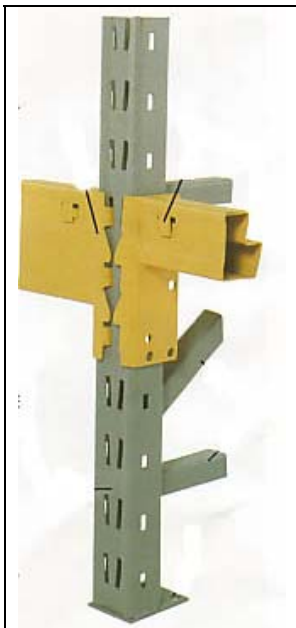

The logo features the word "SNYDER" in large, bold, white, sans-serif capital letters. The letters are set against a solid blue rectangular background. Below this blue background is a horizontal yellow bar. To the left of the yellow bar is a solid yellow circle.

Interlake

Keystone (Republic)

Mecalux

M-I-Rack

Multirack (Glen B. Mohr)

Paltier

Penco

Ridg-U-Rack

Speedrack

Sturdi-Bilt

Teardrop (old-style Interlake)

Unarco II

Unarco T-Bolt