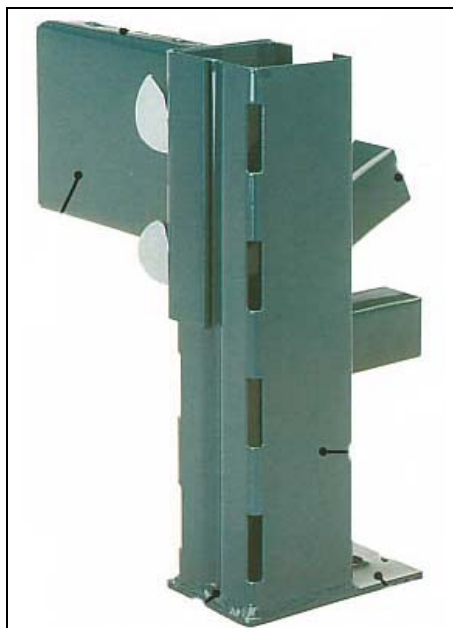

Sturdi-Bilt