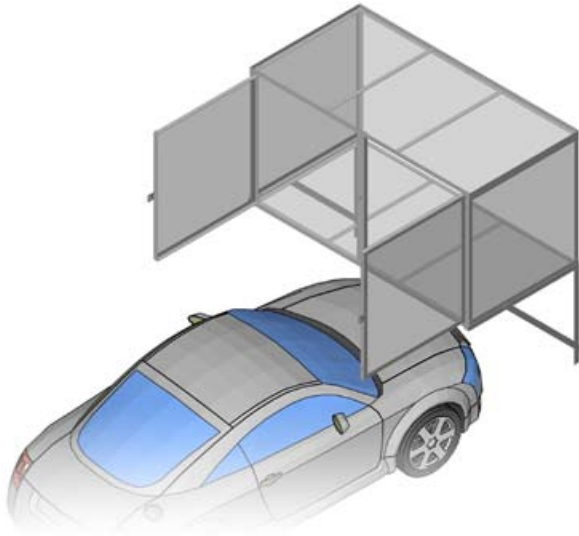

# PARK-N-PAK

**The Park-n-Pak is a great solution for parking garages**

**Price per unit: \$950**  
**Storage: 128 cu. ft.**

The Park-n-Pak lockable storage unit mounts to the front of a car parking stall, utilizing what was previously dead space. This unit is completely secure and can be mounted to the wall at different heights accomodating different sizes of vehicles.

Hooks and shelves are also available. All anchoring hardware is included in the price, just let us know what type of wall you are securing the storage unit into.

*Materials: 1.25"x1.25" x3/16" thick angle steel. 8 gauge 2" welded wire mesh. All hot-dipped galvanized after fabrication*

## FEATURES

- Makes usable storage out of dead space
- Easy installation
- Fully Lockable
- Great for parking garages