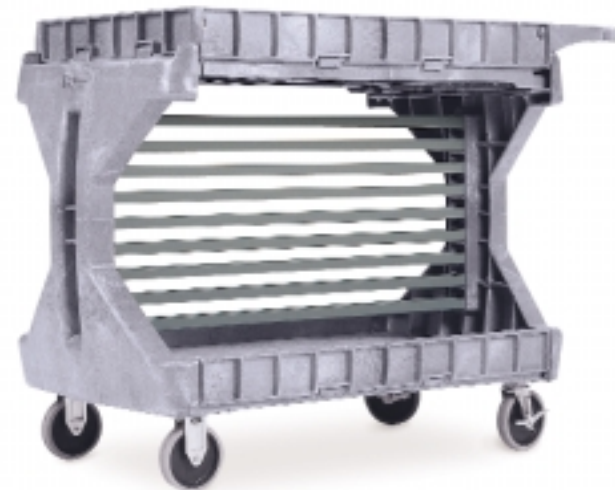

RAIL KITS

▲ The ProCart glides on durable, non-marking 5" wheels. Toe-touch locking rear wheels stabilize the ProCart for loading or to convert it to a stationary workstation.

RAIL KIT

Use the Rail Kit to hang AkroBins® or Cabinets on your ProCart. Small Rail Kit 30900. Large Rail Kit 30906.